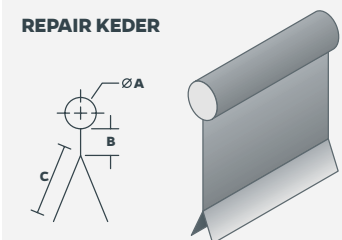

REPAIR KEDER